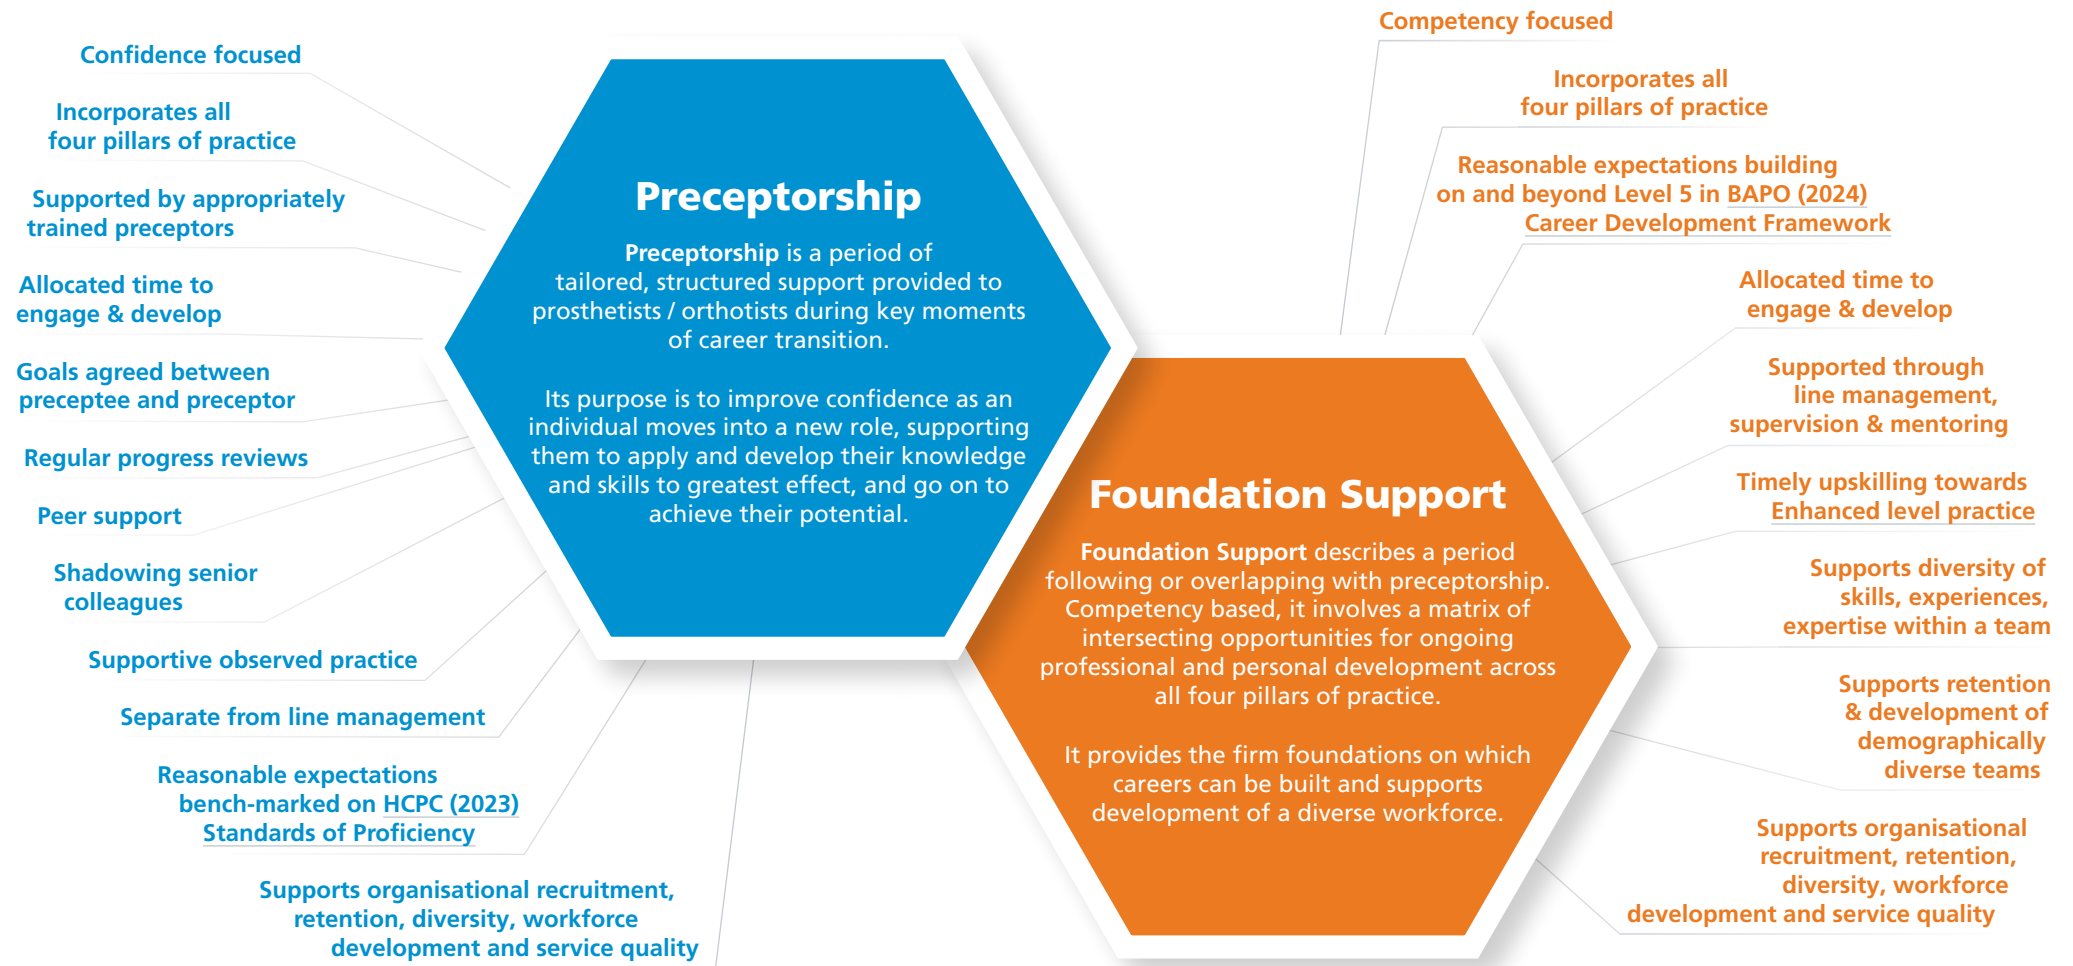

Early career support

Preceptorship and Foundation Support

RESOURCES

- [BAPO \(2024\) Early Career Guidance Framework](#)
- [BAPO \(2024\) Career Development Framework](#)
- [NHSE \(2023\) AHP Preceptorship Standards and Framework](#)
- [HCPC \(2023\) Principles for Preceptorship](#)
- [HCPC \(2023\) Standards of Proficiency for Prosthetists / Orthotists](#)